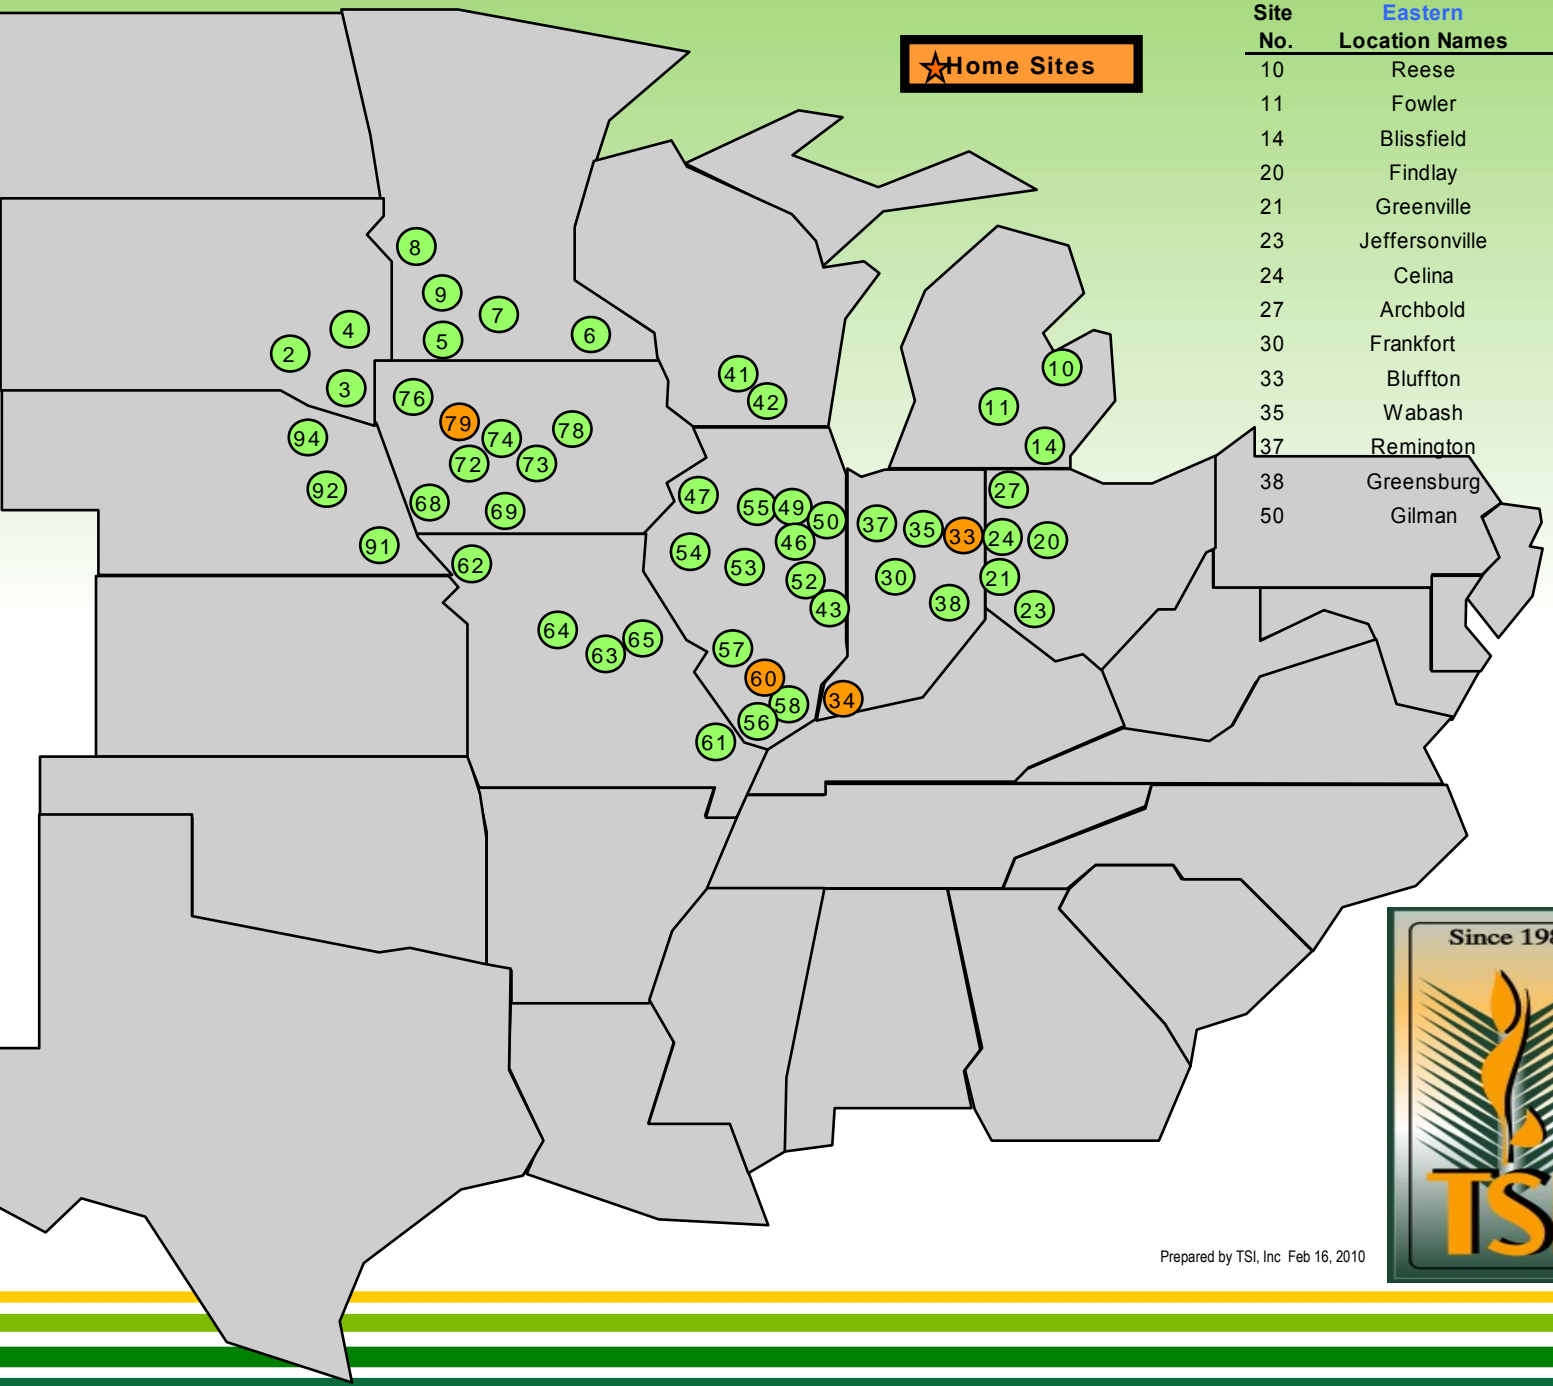

TSI 2010 Soybean Locations

Site No.	Location Names	State
2	Mitchell	SD
3	Beresford	SD
4	Brookings	SD
5	Jackson	MN
6	Albert Lea	MN
7	Mankato	MN
8	Morris	MN
9	Olivia	MN
62	Maryville	MO
68	Council Bluffs	IA
69	Creston	IA
72	Carroll	IA
73	Ames	IA
74	Fort Dodge	IA
76	Spencer	IA
78	Eldora	IA
79	Lake View	IA
91	Beatrice	NE
92	Stromsburg	NE
94	Norfolk	NE

Site No.	Location Names	State
34	Evansville	IN
41	De Forest	WI
42	Janesville	WI
43	Paris	IL
46	Normal	IL
47	Geneseo	IL
49	Bloomington	IL
52	Champaign	IL
53	Springfield	IL
54	Macomb	IL
55	Mendota	IL
56	Harrisburg	IL
57	Mascoutah	IL
58	Ridgway	IL
60	Salem	IL
61	Charleston	MO
63	Columbia	MO
64	Carrollton	MO
65	Mexico	MO

Site No.	Location Names	State
10	Reese	MI
11	Fowler	MI
14	Blissfield	MI
20	Findlay	OH
21	Greenville	OH
23	Jeffersonville	OH
24	Celina	OH
27	Archbold	OH
30	Frankfort	IN
33	Bluffton	IN
35	Wabash	IN
37	Remington	IN
38	Greensburg	IN
50	Gilman	IL