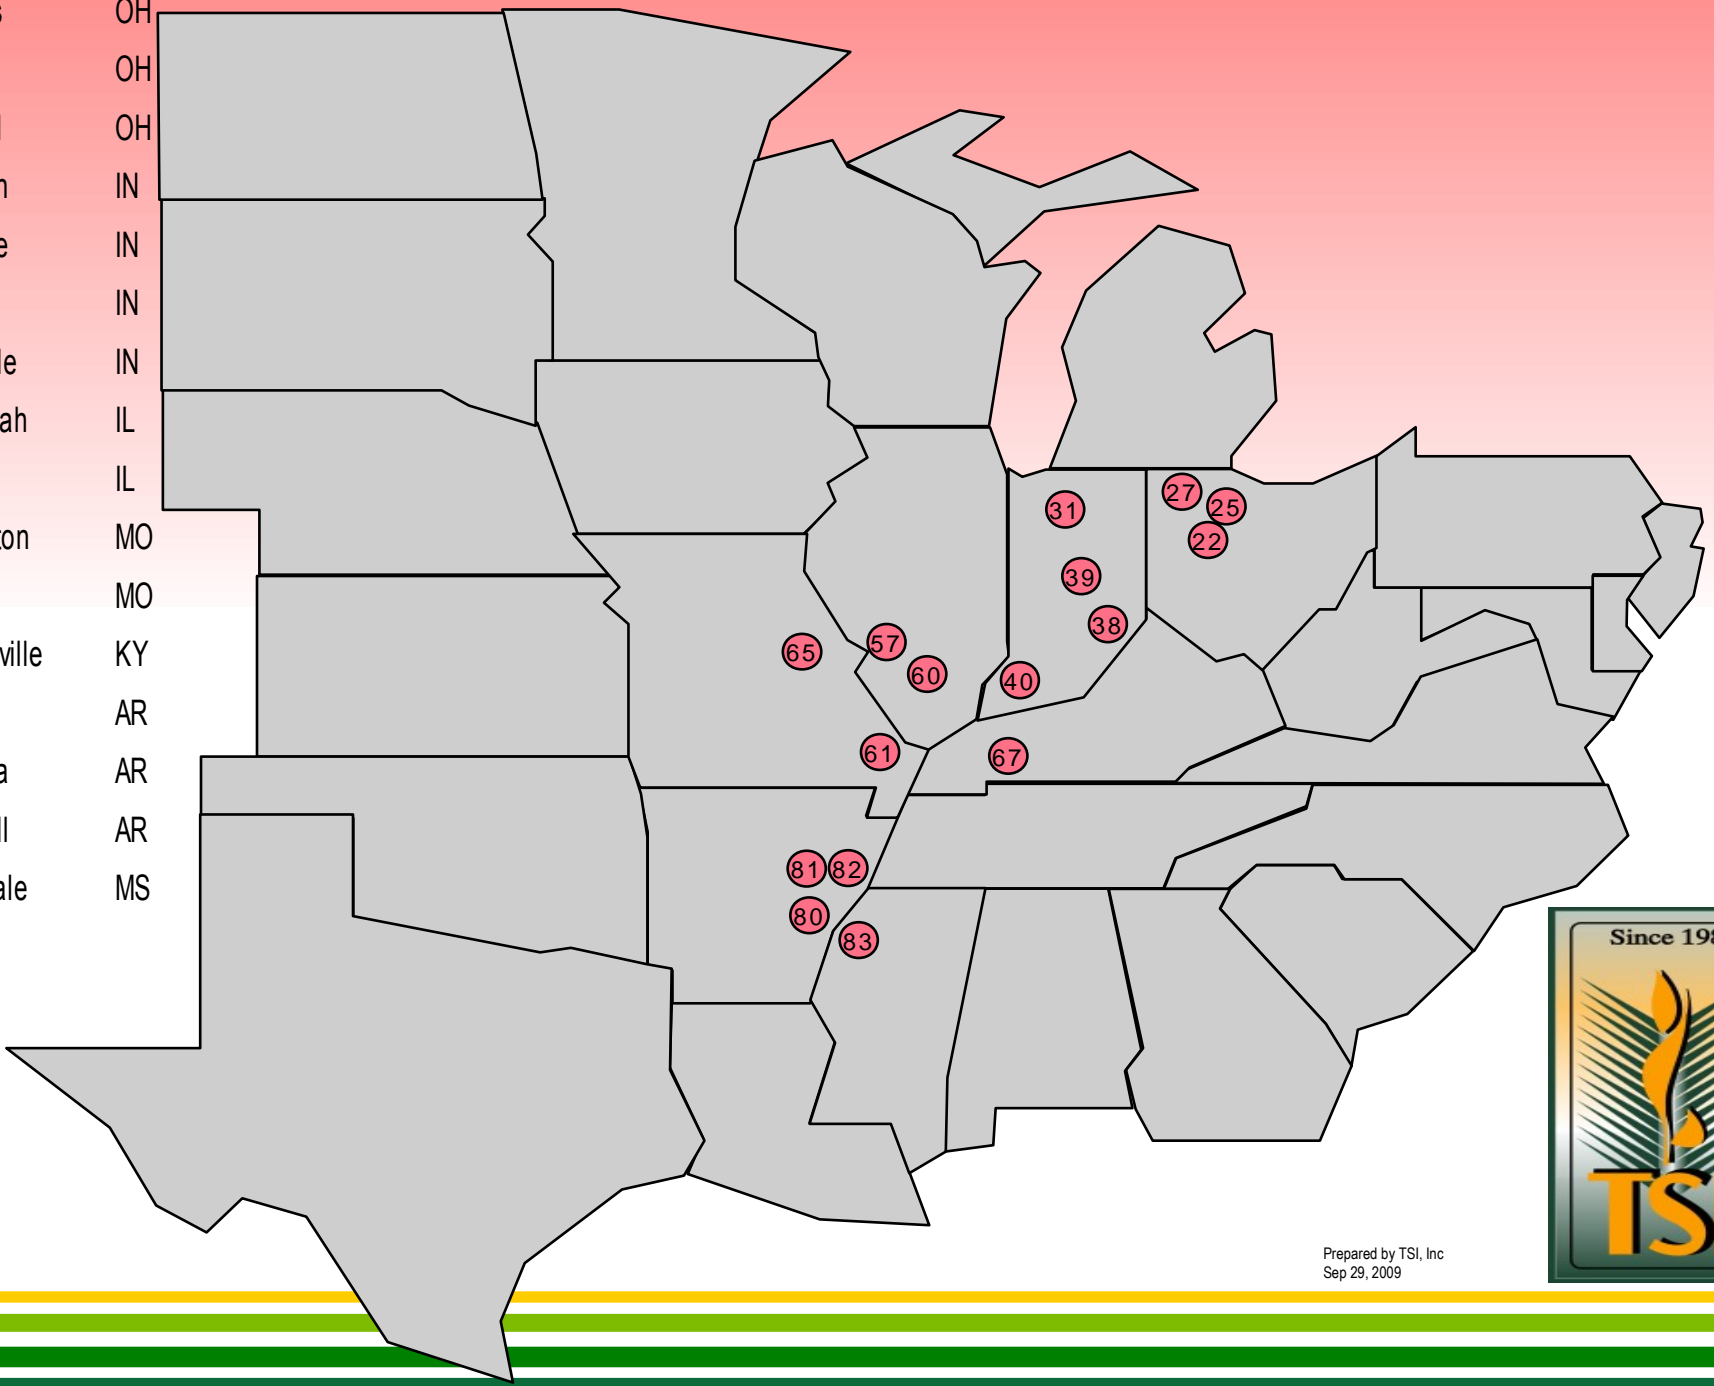

Site No.	Location Names	State
----------	----------------	-------

TSI 2010 Wheat Locations

22	St. Marys	OH
25	Tiffin	OH
27	Archbold	OH
31	Plymouth	IN
38	Rushville	IN
39	Atlanta	IN
40	Poseyville	IN
57	Mascoutah	IL
60	Salem	IL
61	Charleston	MO
65	Mexico	MO
67	Hopkinsville	KY
80	De Witt	AR
81	Marianna	AR
82	Whitehall	AR
83	Clarksdale	MS