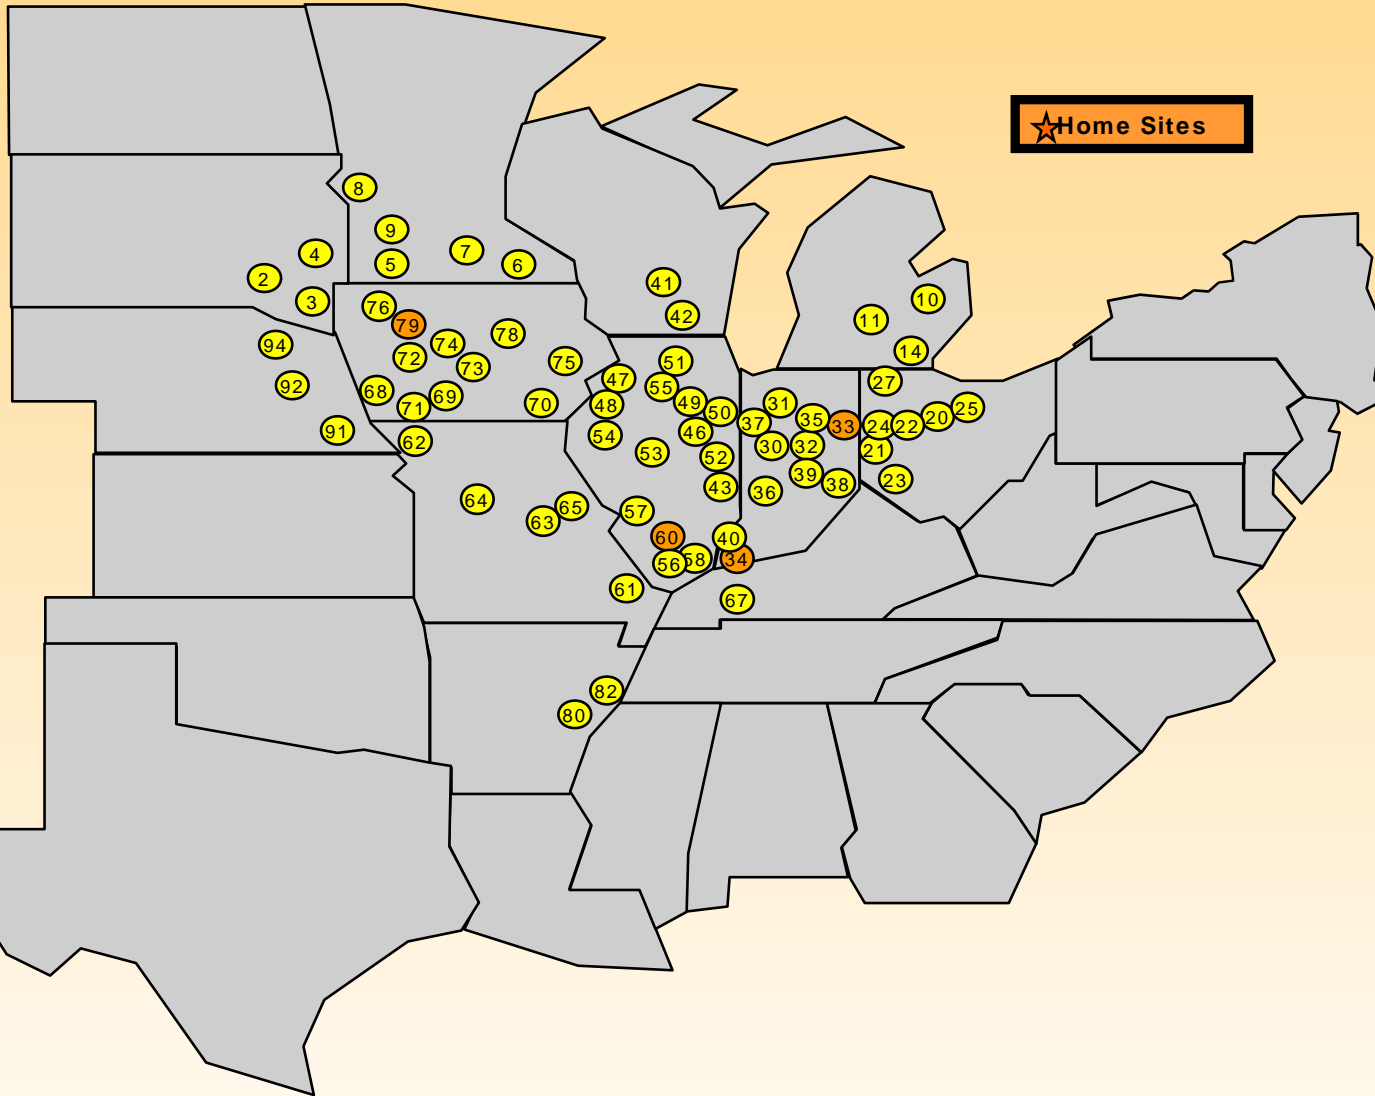

TSI 2010 Test Locations

Site No.	Location Names	State
Western		
2	Mitchell	SD
3	Beresford	SD
4	Brookings	SD
5	Jackson	MN
6	Albert Lea	MN
7	Mankato	MN
8	Morris	MN
9	Olivia	MN
62	Maryville	MO
68	Council Bluffs	IA
69	Creston	IA
70	Mt. Pleasant	IA
71	Lenox	IA
72	Carroll	IA
73	Ames	IA
74	Fort Dodge	IA
75	Cedar Rapids	IA
76	Spencer	IA
78	Eldora	IA
79	Lake View	IA
80	De Witt	AR
82	Whitehall	AR
91	Beatrice	NE
92	Stromsburg	NE
94	Norfolk	NE
Central		
34	Evansville	IN
41	De Forest	WI
42	Janesville	WI
43	Paris	IL
46	Normal	IL
47	Geneseo	IL
48	Galesburg	IL
49	Bloomington	IL
51	Rochelle	IL
52	Champaign	IL
53	Springfield	IL
54	Macomb	IL
55	Mendota	IL
56	Harrisburg	IL
57	Mascoutah	IL
58	Ridgway	IL
60	Salem	IL
61	Charleston	MO
63	Columbia	MO
64	Carrollton	MO
65	Mexico	MO

Site No.	Location Names	State
Eastern		
10	Reese	MI
11	Fowler	MI
14	Blissfield	MI
20	Findlay	OH
21	Greenville	OH
22	St. Marys	OH
23	Jeffersonville	OH
24	Celina	OH
25	Tiffin	OH
27	Archbold	OH
30	Frankfort	IN
31	Plymouth	IN
32	Windfall	IN
33	Bluffton	IN
35	Wabash	IN
36	Marshall	IN
37	Remington	IN
38	Greensburg	IN
38	Rushville	IN
39	Atlanta	IN
40	Poseyville	IN
50	Gilman	IL
67	Hopkinsville	KY