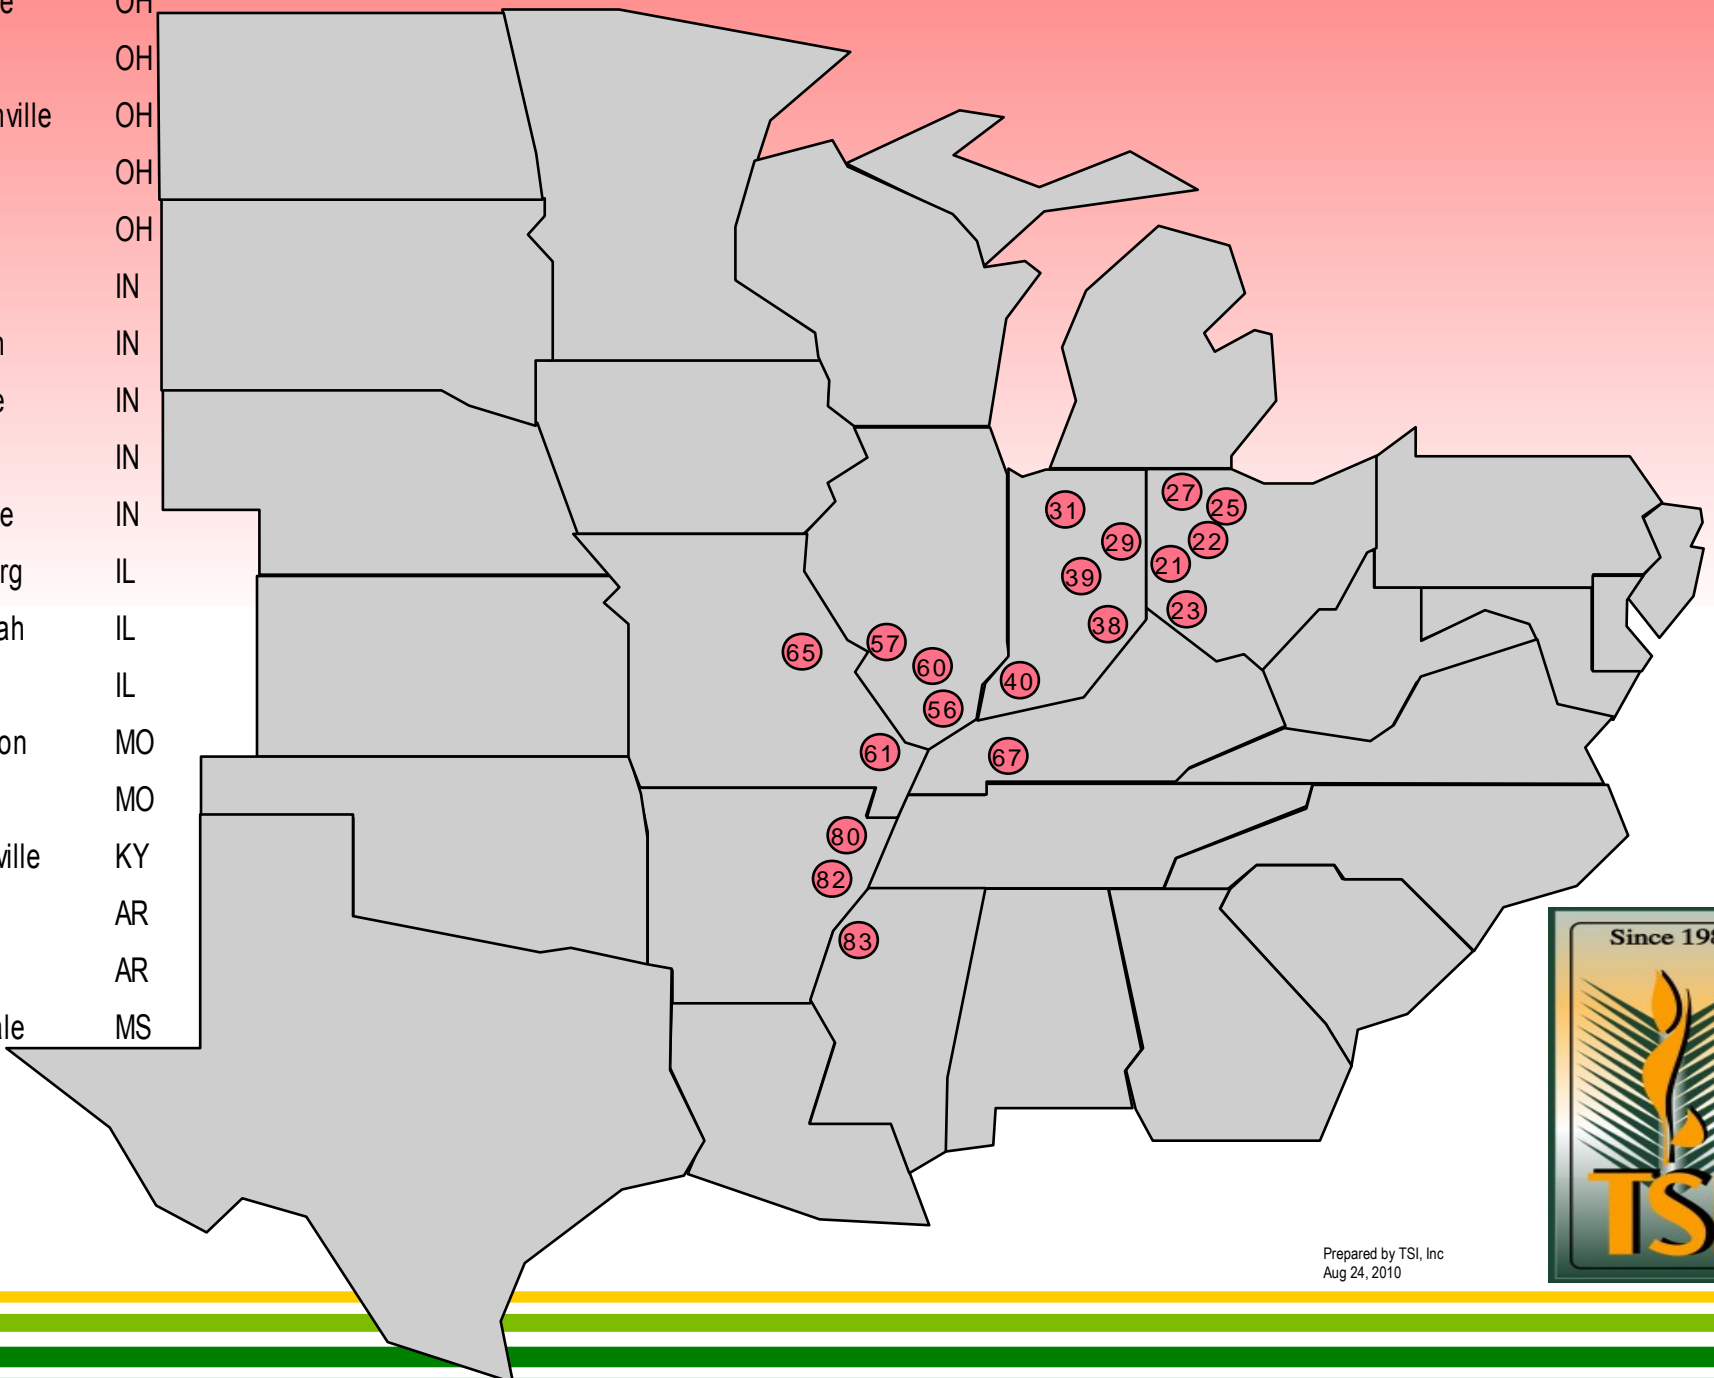

Site No.	Location Names	State
----------	----------------	-------

# *TSI 2011 Wheat Locations*

21	Greenville	OH
22	St. Marys	OH
23	Jeffersonville	OH
25	Tiffin	OH
27	Archbold	OH
29	Portland	IN
31	Plymouth	IN
38	Rushville	IN
39	Atlanta	IN
40	Poseyville	IN
56	Harrisburg	IL
57	Mascoutah	IL
60	Salem	IL
61	Charleston	MO
65	Mexico	MO
67	Hopkinsville	KY
80	Cash	AR
82	Wynne	AR
83	Clarksdale	MS