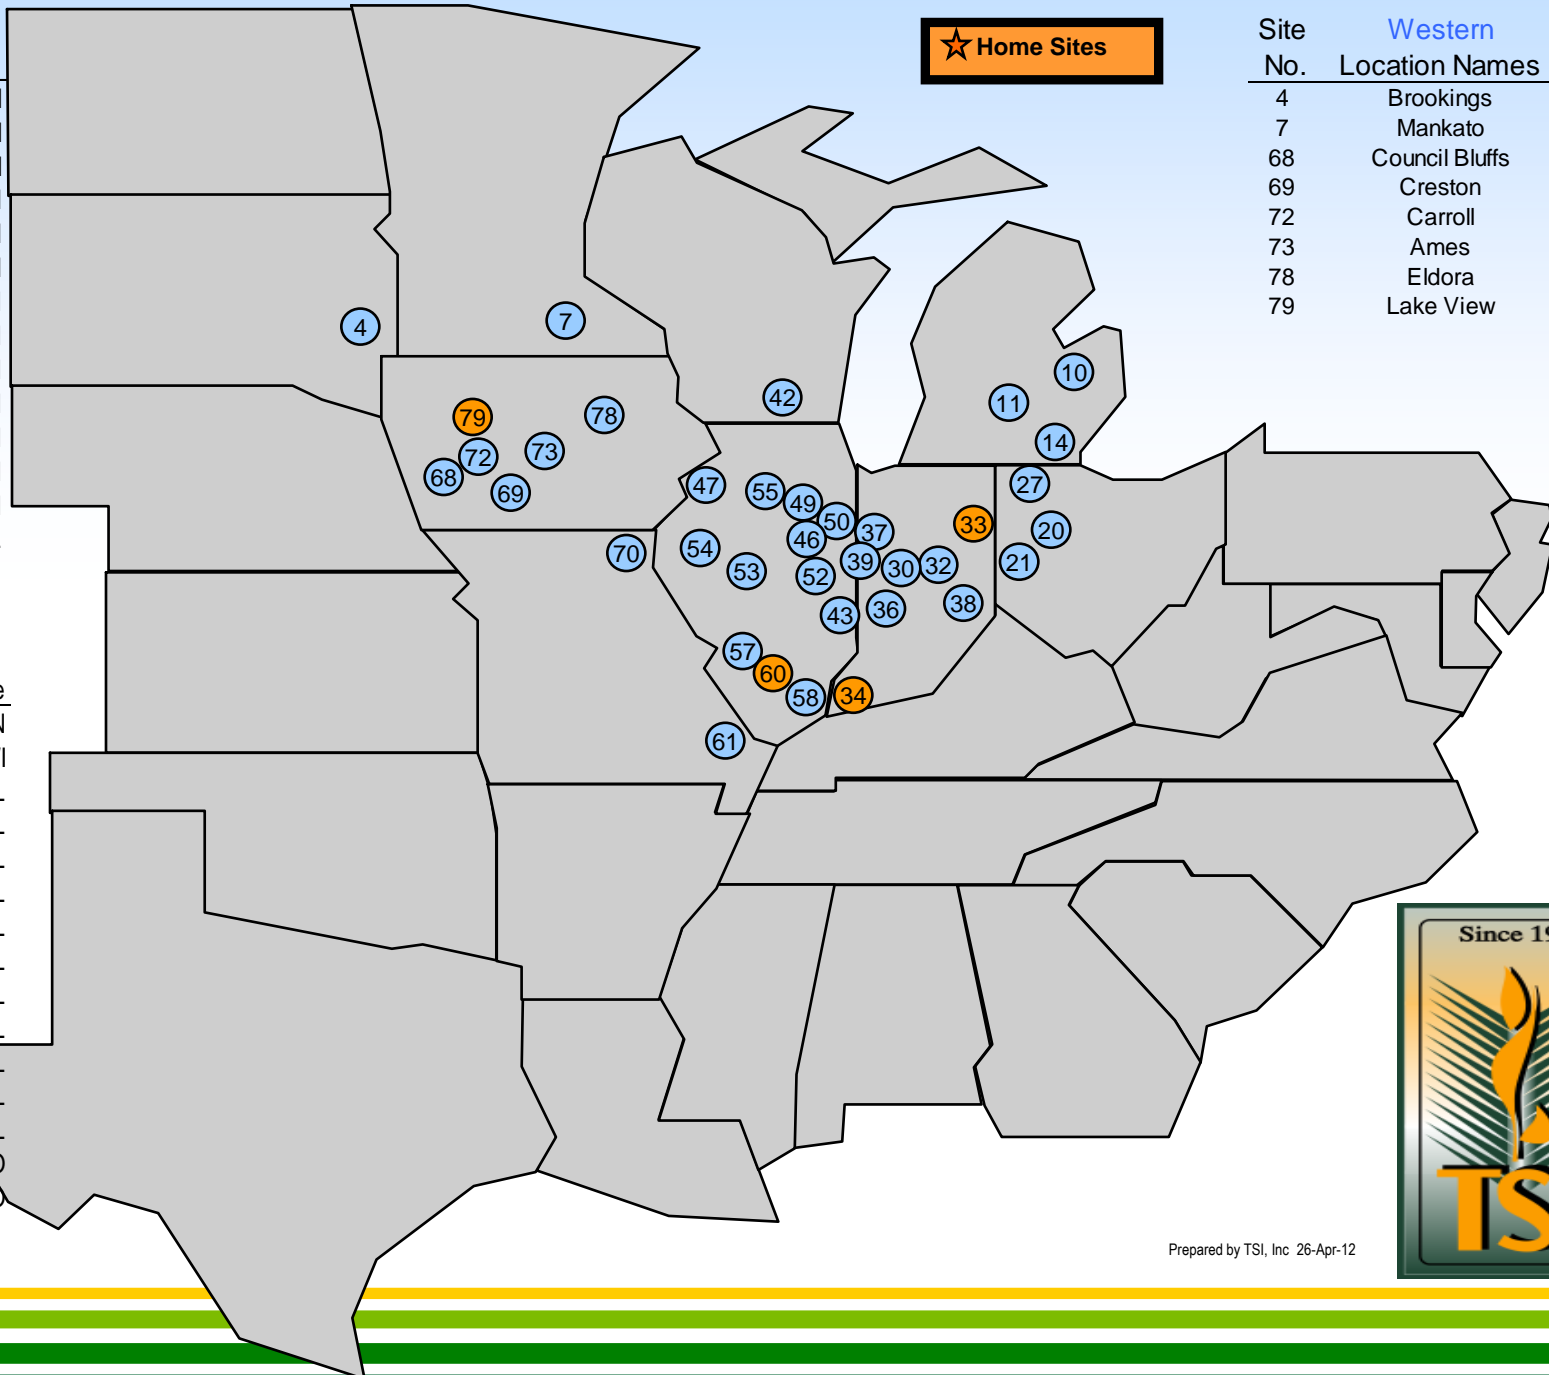

# TSI 2012 Corn Locations

Site No.	Location Names	State
10	Reese	MI
11	Fowler	MI
14	Blissfield	MI
20	Findlay	OH
21	Greenville	OH
27	Archbold	OH
30	Frankfort	IN
32	Windfall	IN
33	Bluffton	IN
36	Marshall	IN
37	Remington	IN
38	Greensburg	IN
39	Williamsport	IN
50	Gilman	IL

Site No.	Location Names	State
34	Evansville	IN
42	Janesville	WI
43	Paris	IL
46	Normal	IL
47	Geneseo	IL
49	Bloomington	IL
52	Champaign	IL
53	Springfield	IL
54	Macomb	IL
55	Mendota	IL
57	Mascoutah	IL
58	Ridgway	IL
60	Salem	IL
61	Charleston	MO
70	Kohoka	MO

Site No.	Location Names	State
4	Brookings	SD
7	Mankato	MN
68	Council Bluffs	IA
69	Creston	IA
72	Carroll	IA
73	Ames	IA
78	Eldora	IA
79	Lake View	IA