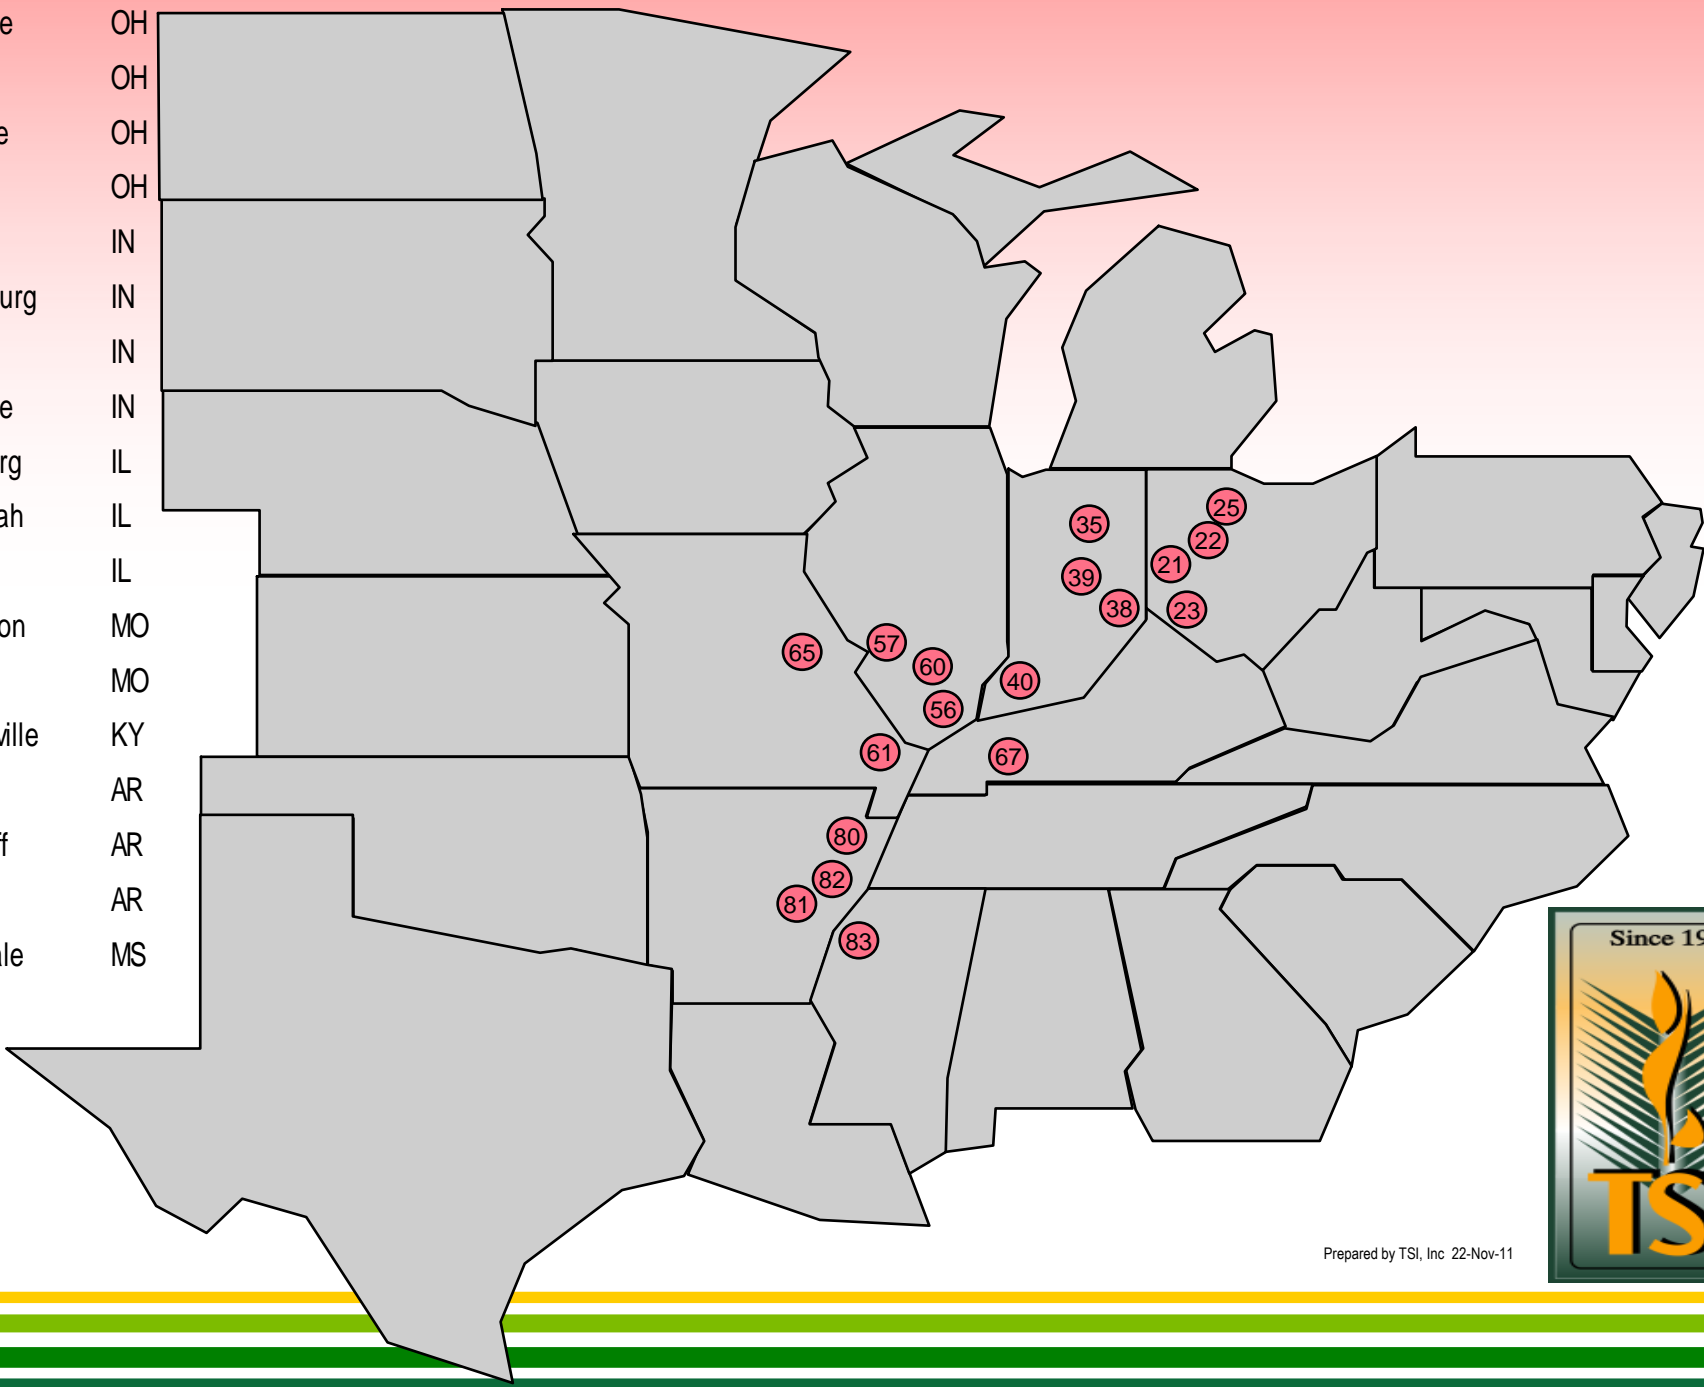

TSI 2012 Wheat Locations

Site No.	Location Names	State
21	Greenville	OH
22	St. Marys	OH
23	Brookville	OH
25	Tiffin	OH
35	Wabash	IN
38	Greensburg	IN
39	Atlanta	IN
40	Poseyville	IN
56	Harrisburg	IL
57	Mascoutah	IL
60	Salem	IL
61	Charleston	MO
65	Mexico	MO
67	Hopkinsville	KY
80	Cash	AR
81	Pine Bluff	AR
82	Wynne	AR
83	Clarksdale	MS