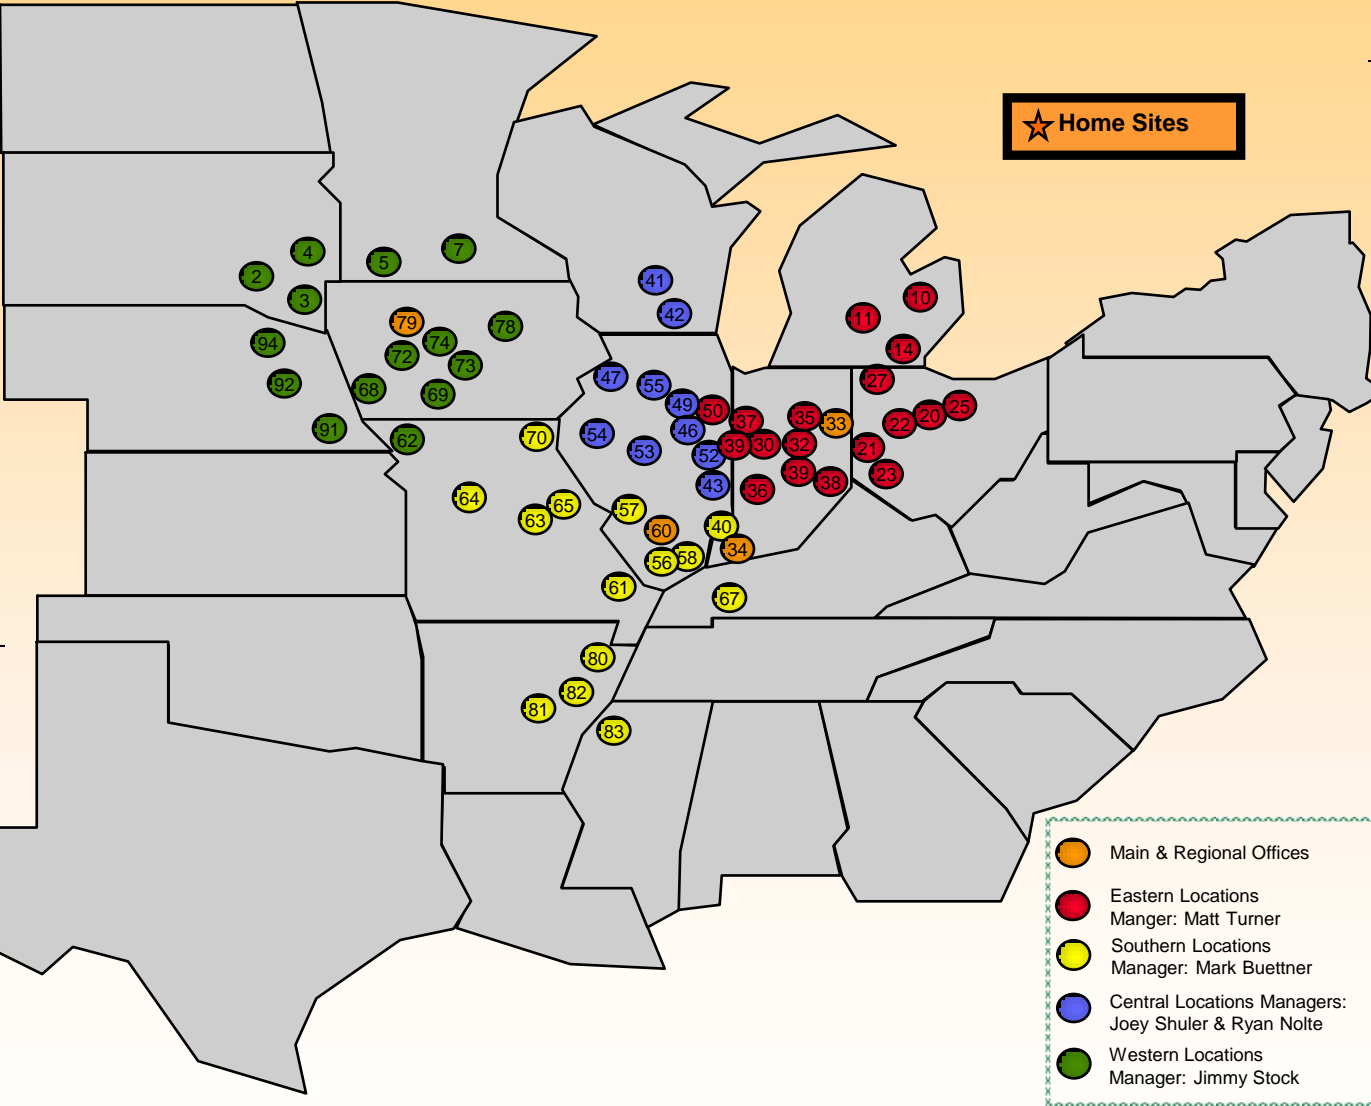

# TSI 2012 Test Locations

Site No.	Location Names	State
2	Mitchell	SD
3	Beresford	SD
4	Brookings	SD
5	Jackson	MN
7	Mankato	MN
62	Maryville	MO
68	Council Bluffs	IA
69	Creston	IA
72	Carroll	IA
73	Ames	IA
74	Fort Dodge	IA
78	Eldora	IA
79	Lake View	IA
80	Cash	AR
81	Pine Bluff	AR
82	Wynne	AR
83	Clarksdale	MS
91	Beatrice	NE
92	Stromsburg	NE
94	Norfolk	NE

Site No.	Location Names	State
34	Evansville	IN
41	De Forest	WI
42	Janesville	WI
43	Paris	IL
46	Normal	IL
47	Geneseo	IL
49	Bloomington	IL
52	Champaign	IL
53	Springfield	IL
54	Macomb	IL
55	Mendota	IL
56	Harrisburg	IL
57	Mascoutah	IL
58	Ridgway	IL
60	Salem	IL
61	Charleston	MO
63	Columbia	MO
64	Carrollton	MO
65	Mexico	MO
70	Kohoka	MO

Site No.	Location Names	State
10	Reese	MI
11	Fowler	MI
14	Blissfield	MI
20	Findlay	OH
21	Greenville	OH
22	St. Marys	OH
23	Brookville	OH
25	Tiffin	OH
27	Archbold	OH
30	Frankfort	IN
32	Windfall	IN
33	Bluffton	IN
35	Wabash	IN
36	Marshall	IN
37	Remington	IN
38	Greensburg	IN
39	Williamsport	IN
39	Atlanta	IN
40	Poseyville	IN
50	Gilman	IL
67	Hopkinsville	KY

★ Home Sites

- Main & Regional Offices
- Eastern Locations  
Manger: Matt Turner
- Southern Locations  
Manager: Mark Buettner
- Central Locations Managers:  
Joey Shuler & Ryan Nolte
- Western Locations  
Manager: Jimmy Stock